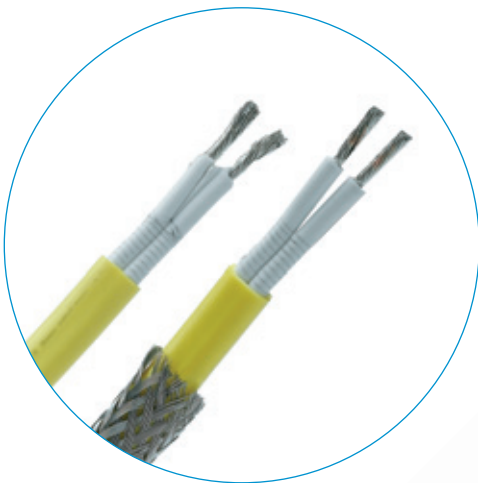

FTPO - FTPO/T

PVC insulated constant power cables for refrigeration

Characteristics

- Can be cut to length on site.
- Extremely simple termination.
- Cold tail incorporated, no extra connection necessary.
- Available as 10 and 15 W/m.
- Power supply: 230 V.
- **FTPO** : PVC insulated constant power cables.
- **FTPO/T** : with tinned copper braid for mechanical protection and earthing.

Applications

FTPO cables are the most economical constant power cables. They are extremely flexible and are designed especially for the refrigeration industry.

FTPO 10 (10 W/m) is recommended for plastic piping.

To ensure that these heating elements enjoy a long service life, we recommend using a control device.

| | FTPO |
|---|---------------------------------|
| Heating wire | Nickel-Copper or Nickel-Chrome |
| Dimensions | |
| FTPO | 5 x 7 mm |
| FTPO/T | 5.5 x 7.5 mm |
| Power | 10 W/m or 15 W/m |
| Conductor insulation | Silicon elastomer |
| Heating wire insulation | PVC 105°C |
| Permissible surface temperature | from - 30°C to + 90°C |
| Max. circuit length | 10 W/m : 120 m 15 W/m : 80 m |
| Distance between 2 consecutive contact points | 10 W/m : 1 m 15 W/m : 0.9 m |