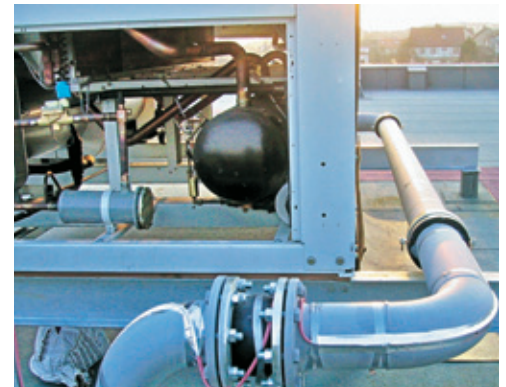

FTPO - FTPO/T

PVC insulated constant power cables for refrigeration

Characteristics

- Can be cut to length on site.
- Extremely simple termination.
- Cold tail incorporated, no extra connection necessary.
- Available as 10 and 15 W/m.
- Power supply: 230 V.
- **FTPO** : PVC insulated constant power cables.
- **FTPO/T** : with tinned copper braid for mechanical protection and earthing.

Applications

FTPO cables are the most economical constant power cables. They are extremely flexible and are designed especially for the refrigeration industry.

FTPO 10 (10 W/m) is recommended for plastic piping.

To ensure that these heating elements enjoy a long service life, we recommend using a control device.

	FTPO
Heating wire	Nickel-Copper or Nickel-Chrome
Dimensions	
FTPO	5 x 7 mm
FTPO/T	5.5 x 7.5 mm
Power	10 W/m or 15 W/m
Conductor insulation	Silicon elastomer
Heating wire insulation	PVC 105°C
Permissible surface temperature	from - 30°C to + 90°C
Max. circuit length	10 W/m : 120 m 15 W/m : 80 m
Distance between 2 consecutive contact points	10 W/m : 1 m 15 W/m : 0.9 m

Use

Consult the pages of the catalogue devoted to the corresponding general operating principles, general instructions for use and accessories.

FLEXELEC S.A.S

10, rue des frères Lumière
Z.A. du Bois Rond
69720 ST BONNET DE MURE - FRANCE
Tel: + 33 (0)4.72.48.30.90
Fax: + 33 (0)4.78.40.82.81
E-mail: flexelec@omerin.com

FLEXELEC Dept

OMERIN ASIA Pte Ltd
51 Goldhill Plaza #08-12/01
SINGAPORE 308900
Tel: + 65.6255.4778
Fax: + 65.6255.4779
E-mail: sales@omerin.com.sg

FLEXELEC (UK) Ltd

Unit 11 Kings Park Industrial Estate
Primrose Hill - KINGS LANGLEY
Hertfordshire - WD4 8ST - UK
Tel: + 44 (0) 1923.274477
Fax: + 44 (0) 1923.270264
E-mail: sales@omerin.co.uk

FLEXELEC Dept

OMERIN GmbH
Tenweg 2 B
D-65510 IDSTEIN - GERMANY
Tel: + 49 (0) 6126.94.31-0
Fax: + 49 (0) 6126.83.99
E-mail: omeringmbh@omerin.com