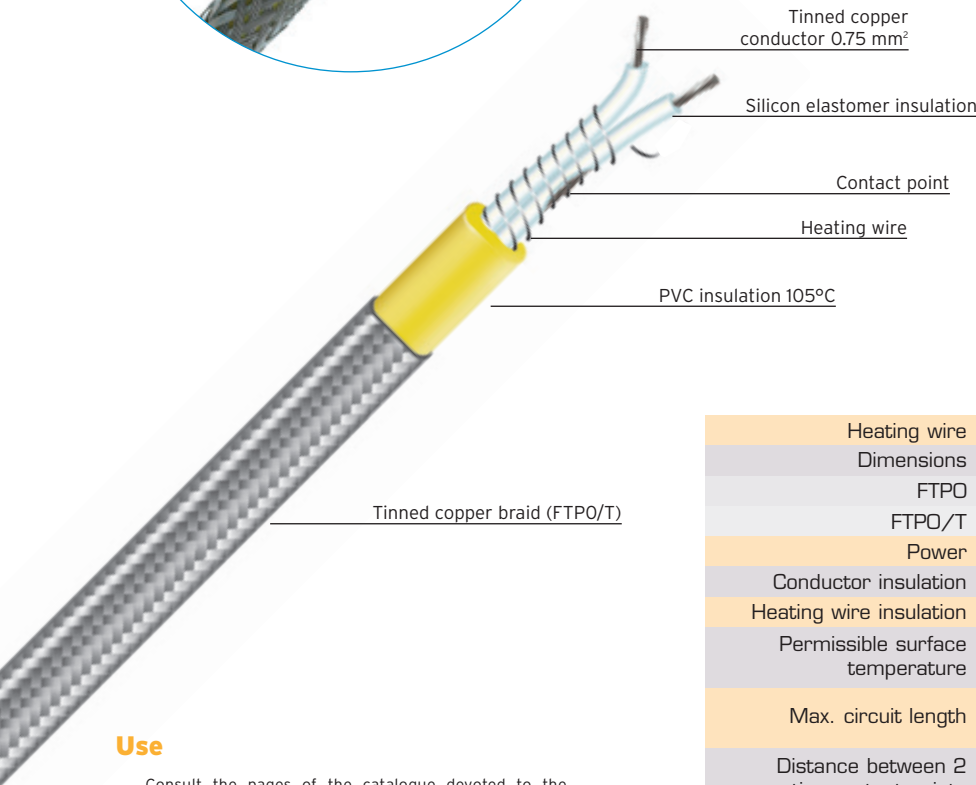

FTPO - FTPO/T

PVC insulated constant power cables for refrigeration

Characteristics

- Can be cut to length on site.
- Extremely simple termination.
- Cold tail incorporated, no extra connection necessary.
- Available as 10 and 15 W/m.
- Power supply: 230 V.
- **FTPO** : PVC insulated constant power cables.
- **FTPO/T** : with tinned copper braid for mechanical protection and earthing.

Applications

FTPO cables are the most economical constant power cables. They are extremely flexible and are designed especially for the refrigeration industry.

FTPO 10 (10 W/m) is recommended for plastic piping.

To ensure that these heating elements enjoy a long service life, we recommend using a control device.

| | FTPO |
|---|---------------------------------|
| Heating wire | Nickel-Copper or Nickel-Chrome |
| Dimensions | |
| FTPO | 5 x 7 mm |
| FTPO/T | 5.5 x 7.5 mm |
| Power | 10 W/m or 15 W/m |
| Conductor insulation | Silicon elastomer |
| Heating wire insulation | PVC 105°C |
| Permissible surface temperature | from - 30°C to + 90°C |
| Max. circuit length | 10 W/m : 120 m 15 W/m : 80 m |
| Distance between 2 consecutive contact points | 10 W/m : 1 m 15 W/m : 0.9 m |